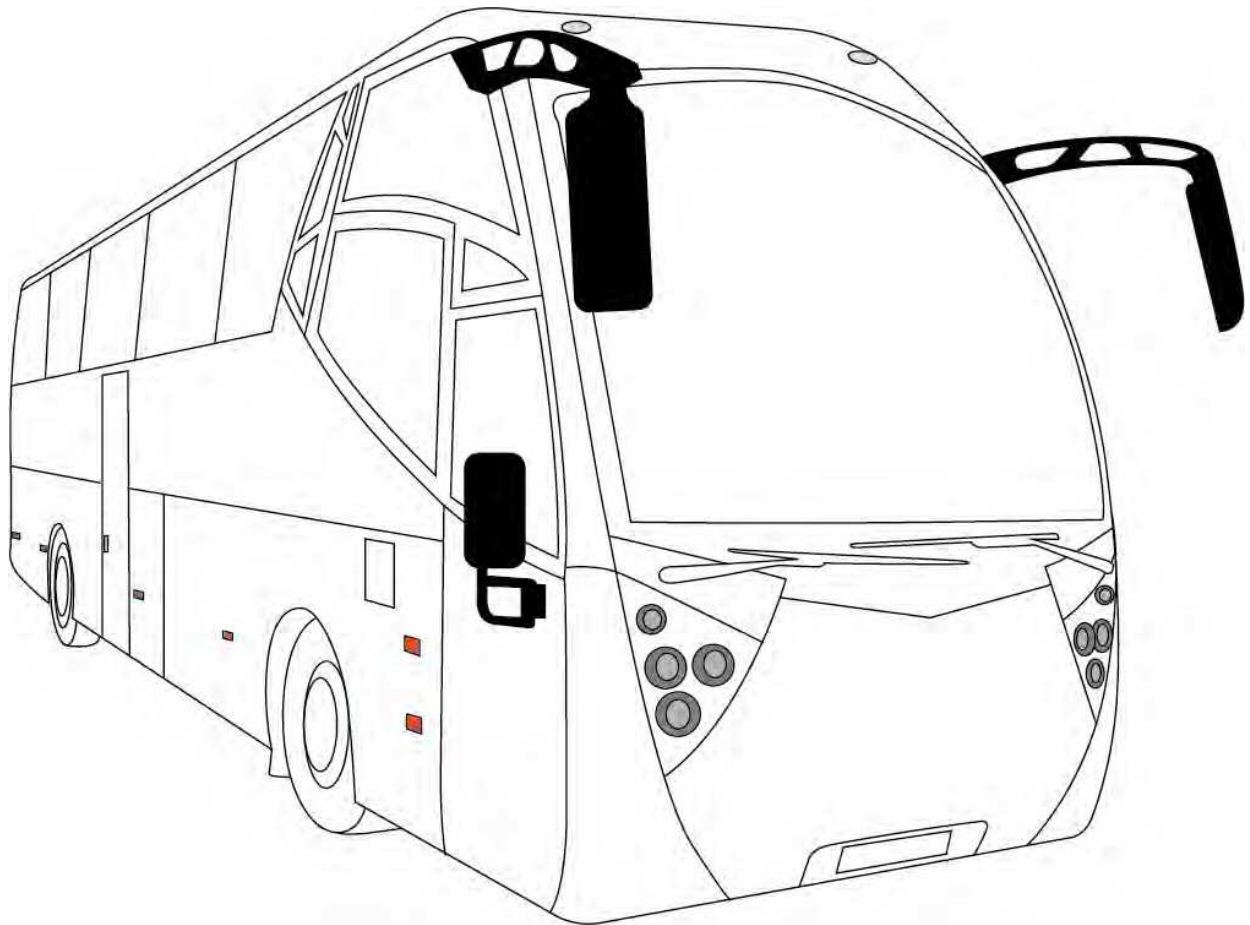

Ayats Atlantis/Kronos

Part Number:	Description
CMP1-180	Right Hand Mirror Complete
CMP1-182	Left Hand Mirror Complete
CMP1-181	Right Hand Support on Arm
CMP1-183	Left Hand Support on Arm
CMP1-67	Support on Vehicle (Wedge)
CMP1-179	Main Mirror Glass
CMP1-65	Wide Angle Mirror Glass