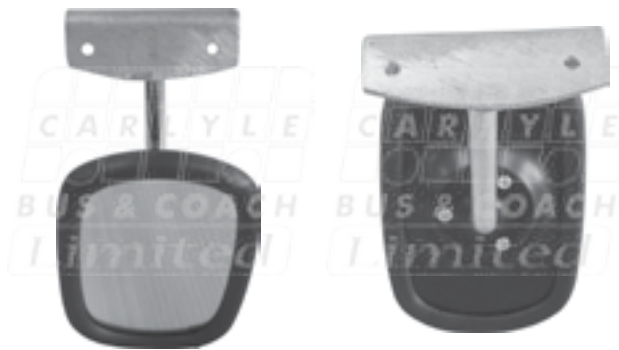

Mirror Heads

KEY NUMBER	COLOUR	MIRROR GLASS	GLASS SIZE	MIRROR TYPE
1	Black	-	-	Flat

Description: Mirror head (135X88) with mounting bracket.

KEY NUMBER	COLOUR	MIRROR GLASS	GLASS SIZE	MIRROR TYPE
2	Black	-	-	Flat (135X88)
3	Black	42.205A	245X143	Convex (250X150)
4	Black	42.205	245X143	Flat (250X150)

Description: Mirror head with mounting bracket.

KEY NUMBER	COLOUR	MIRROR GLASS	GLASS SIZE	MIRROR TYPE
5	Black	42.211	177X125	Convex
6	Black	42.060	177X125	Flat

Description: Mirror head (183X131) fits 10-20mm arms.

KEY NUMBER	COLOUR	MIRROR GLASS	GLASS SIZE	MIRROR TYPE
7	Black	42.211	177X125	Convex
8	Black	42.060	177X125	Flat

Description: Mirror head (183X131) fits 10-20mm arms.

KEY NUMBER	COLOUR	MIRROR GLASS	GLASS SIZE	MIRROR TYPE
9	Black	42.226	236X152	Convex
10	Black	42.173	236X152	Flat
11	Black	42.174	236X152	Wide angle

Description: Mirror head (252 x 168) with mounting bracket.

KEY NUMBER	COLOUR	MIRROR GLASS	GLASS SIZE	MIRROR TYPE
12	Black	42.180	234X163	Convex
13	Black	42.177	234X163	Convex (800mm radius)

Description: Mirror head (242 x 163) fits 13-16mm stem arms.