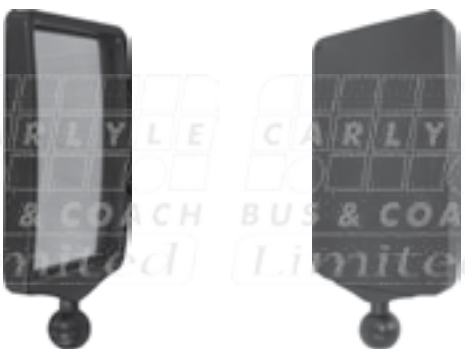

Description: Mirror head (253 x 153) fits 13-16mm stem arms.

KEY NUMBER	COLOUR	MIRROR GLASS	GLASS SIZE	MIRROR TYPE
7	Black	42.187	253 x 153	Convex
8	Black	42.071	253 x 153	More Convex
9	Black	42.206	253 x 153	Flat

Description: Mirror head (253 x 160) fits 10-20mm arms.

KEY NUMBER	COLOUR	MIRROR GLASS	GLASS SIZE	MIRROR TYPE
10	Black	42.236	217 x 131	Convex

Description: Mirror head (230 x 144) use with 42.303/42.237 brackets, and 42.238/A or 42.243 link brackets.

KEY NUMBER	COLOUR	MIRROR GLASS	GLASS SIZE	MIRROR TYPE
11	Black	42.251	204 x 126	Convex

Description: Mirror head (217 x 140) use with 42.303/42.237 brackets, and 42.238/A or 42.243 link brackets.

KEY NUMBER	COLOUR	MIRROR GLASS	GLASS SIZE	MIRROR TYPE
12	Black	42.251	204 x 126	Convex

Description: Mirror head (217 x 140) use with 42.303 / 42.237 brackets, and 42.238/A or 42.243 link brackets.

KEY NUMBER	COLOUR	MIRROR GLASS	GLASS SIZE	MIRROR TYPE
13	Black	42.023	205X155	Extra wide angle