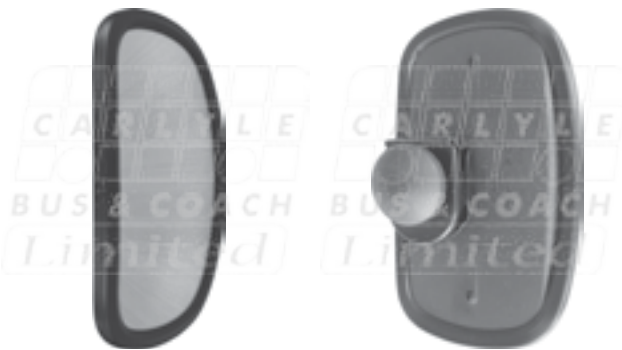

Mirror Heads

KEY NUMBER	COLOUR	MIRROR GLASS	GLASS SIZE	MIRROR TYPE
1	Black	42.340	286X127	Convex
2	Black	42.219	286X127	Flat

Description: Mirror head (293X134) with bracket 42.342.

KEY NUMBER	COLOUR	MIRROR GLASS	GLASS SIZE	MIRROR TYPE
3	Black	42.184	250X150	Wide angle

Description: Mirror head (253X153) with handwheel for easy adjustment, fits 16-22mm arms.

KEY NUMBER	COLOUR	MIRROR GLASS	GLASS SIZE	MIRROR TYPE
4	Black	42.184	250X150	Wide angle

Description: Mirror head (253X153) with handwheel for easy adjustment.

KEY NUMBER	COLOUR	MIRROR GLASS	GLASS SIZE	MIRROR TYPE
5	Black	42.184	250X150	Wide angle

Description: Mirror head (253X153) with handwheel for easy adjustment.

KEY NUMBER	COLOUR	MIRROR GLASS	GLASS SIZE	MIRROR TYPE
6	Black	42.368	300X210	Convex
7	Black	42.453	300X210	Convex (heated)
8	Black	42.370	300X210	Flat
9	Black	42.455	300X210	Flat (heated)

Description: Mirror head (318X220) with nylon clamp, fits 16-22mm arms.

KEY NUMBER	COLOUR	MIRROR GLASS	GLASS SIZE	MIRROR TYPE
10	Black	42.368	300X210	Convex
11	Black	42.453	300X210	Convex (heated)
12	Black	42.370	300X210	Flat
13	Black	42.455	300X210	Flat (heated)