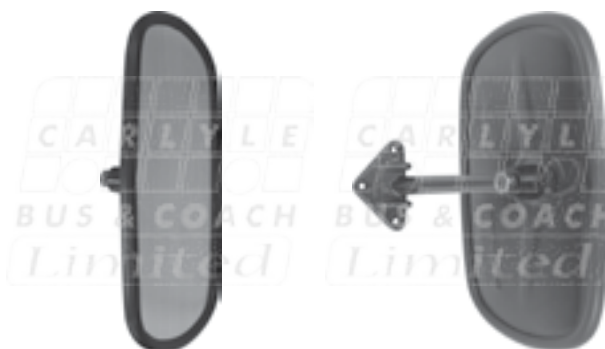

Mirror Heads

KEY NUMBER	COLOUR	MIRROR GLASS	GLASS SIZE	MIRROR TYPE
1	Black	42.068	387X165	Convex (heated) Electrically adjustable

Description: Mirror head (395X175) fits 18mm arms.

KEY NUMBER	COLOUR	MIRROR GLASS	GLASS SIZE	MIRROR TYPE
2	Black	-	-	Convex (with bracket)
3	Black	-	-	Convex (without bracket)

Description: Mirror head (156X245) with mounting bracket.

KEY NUMBER	COLOUR	MIRROR GLASS	GLASS SIZE	MIRROR TYPE
4	Black	-	-	Convex (heated)

Description: Mirror head (323X183) with mounting bracket.

KEY NUMBER	COLOUR	MIRROR GLASS	GLASS SIZE	MIRROR TYPE
5	Black	42.187	253X153	Flat

Description: Mirror head (165X265) with mounting bracket.

KEY NUMBER	COLOUR	MIRROR GLASS	GLASS SIZE	MIRROR TYPE
6	Grey	-	-	Convex

Description: Mirror head (150X100) without mounting bracket.

KEY NUMBER	COLOUR	MIRROR GLASS	GLASS SIZE	MIRROR TYPE
7	Black	-	-	Electric adjustment Convex (heated)

Description: Mirror head (219X170) fits 22mm arms.

West Bromwich
0121 524 1200

Bristol
0117 955 4955

Glasgow
0141 429 2704

London
01932 349 396

Manchester
0161 457 9800

Dublin
0035318991060