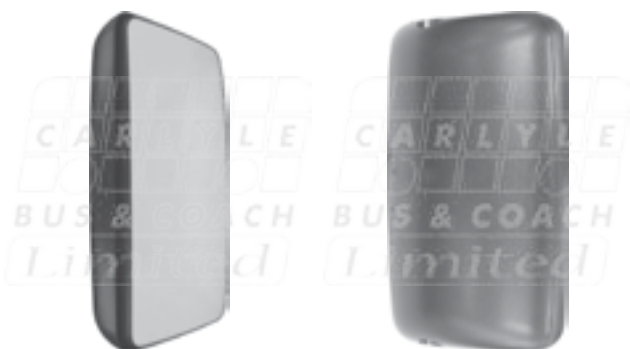

# Mirror Heads

KEY NUMBER	COLOUR	MIRROR GLASS	GLASS SIZE	MIRROR TYPE
1	Black	-	-	Wide angle

**Description:** Mirror head (219X170) fits 22mm arms.

KEY NUMBER	COLOUR	MIRROR GLASS	GLASS SIZE	MIRROR TYPE
2	Black	42.393D	368X189	Electric adjustment Convex (heated) Aspherical (split view)
3	Black	-	368X189	Electric adjustment Convex (heated)

**Description:** Mirror head (384X205) fits 22mm O/S arms.

KEY NUMBER	COLOUR	MIRROR GLASS	GLASS SIZE	MIRROR TYPE
4	Black	42.415C	363X185	Convex

**Description:** Mirror head (368X185) fits 22mm arms.

KEY NUMBER	COLOUR	MIRROR GLASS	GLASS SIZE	MIRROR TYPE
5	Black	42.389	368X189	Convex (heated)
6	Black	42.389	368X189	Electric adjustment Convex (heated)

**Description:** Mirror head (384X205) fits 22mm N/S arms.

KEY NUMBER	COLOUR	MIRROR GLASS	GLASS SIZE	MIRROR TYPE
7	Black	42.098	308X177	Convex

**Description:** Mirror head (330X200) fits 18-20mm arms.

KEY NUMBER	COLOUR	MIRROR GLASS	GLASS SIZE	MIRROR TYPE
8	Black	42.554	362X174	Convex (Electric adjustment)
9	Black	42.556	362X174	More Convex (Electric adjustment)
10	Black	42.558	362X174	Flat (Electric adjustment)