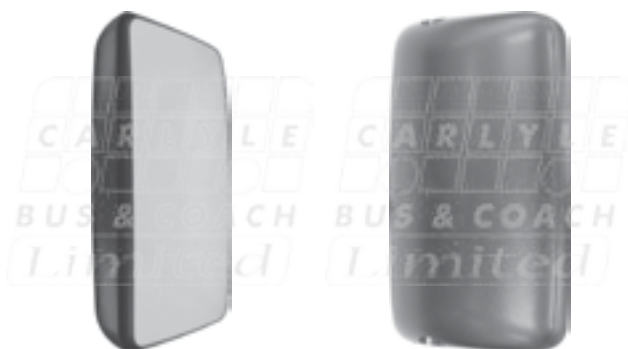

# Mirror Heads

KEY NUMBER	COLOUR	MIRROR GLASS	GLASS SIZE	MIRROR TYPE
1	Black	-	-	Wide angle

**Description:** Mirror head (219X170) fits 22mm arms.

KEY NUMBER	COLOUR	MIRROR GLASS	GLASS SIZE	MIRROR TYPE
2	Black	42.393D	368X189	Electric adjustment Convex (heated) Aspherical (split view)
3	Black	-	368X189	Electric adjustment Convex (heated)

**Description:** Mirror head (384X205) fits 22mm O/S arms.

KEY NUMBER	COLOUR	MIRROR GLASS	GLASS SIZE	MIRROR TYPE
4	Black	42.415C	363X185	Convex

**Description:** Mirror head (368X185) fits 22mm arms.

KEY NUMBER	COLOUR	MIRROR GLASS	GLASS SIZE	MIRROR TYPE
5	Black	42.389	368X189	Convex (heated)
6	Black	42.389	368X189	Electric adjustment Convex (heated)

**Description:** Mirror head (384X205) fits 22mm N/S arms.

KEY NUMBER	COLOUR	MIRROR GLASS	GLASS SIZE	MIRROR TYPE
7	Black	42.098	308X177	Convex

**Description:** Mirror head (330X200) fits 18-20mm arms.

KEY NUMBER	COLOUR	MIRROR GLASS	GLASS SIZE	MIRROR TYPE
8	Black	42.554	362X174	Convex (Electric adjustment)
9	Black	42.556	362X174	More Convex (Electric adjustment)
10	Black	42.558	362X174	Flat (Electric adjustment)