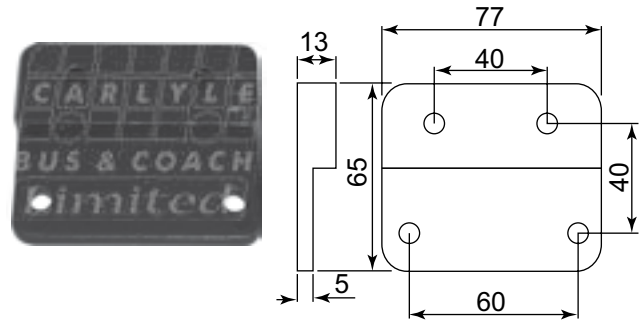

Mirror Accessories

KEY NUMBER		DESCRIPTION
1		Mirror clamp - 110mm
2		Mirror clamp - 75mm
3		Mirror clamp - 165mm

KEY NUMBER		DESCRIPTION
4		Mirror bracket 2 hole clamp style (As illustrated)
5		Mirror bracket 3 hole clamp style

KEY NUMBER		DESCRIPTION
6		Mirror bracket 2 hole ball style
7		Mirror bracket 3 hole ball style (As illustrated)

KEY NUMBER		DESCRIPTION
8		Mounting bracket for 16mm arms

KEY NUMBER		DESCRIPTION
9		Tunnel mount bracket