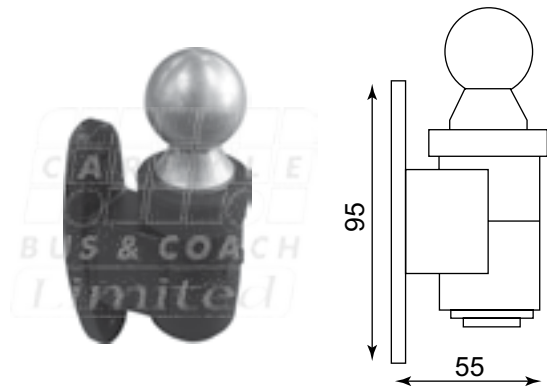

Mirror Accessories

KEY NUMBER		DESCRIPTION
1		Mirror clamp - 110mm
2		Mirror clamp - 75mm
3		Mirror clamp - 165mm

KEY NUMBER		DESCRIPTION
4		Mirror bracket 2 hole clamp style (As illustrated)
5		Mirror bracket 3 hole clamp style

KEY NUMBER		DESCRIPTION
6		Mirror bracket 2 hole ball style
7		Mirror bracket 3 hole ball style (As illustrated)

KEY NUMBER		DESCRIPTION
8		Mounting bracket for 16mm arms

KEY NUMBER		DESCRIPTION
9		Tunnel mount bracket