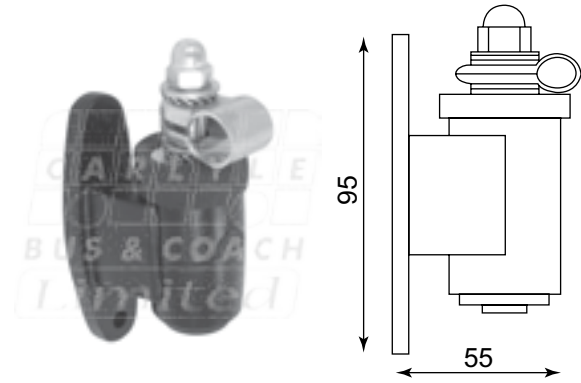

Mirror Accessories

KEY NUMBER		DESCRIPTION
1		Mirror clamp - 110mm
2		Mirror clamp - 75mm
3		Mirror clamp - 165mm

KEY NUMBER		DESCRIPTION
4		Mirror bracket 2 hole clamp style (As illustrated)
5		Mirror bracket 3 hole clamp style

KEY NUMBER		DESCRIPTION
6		Mirror bracket 2 hole ball style
7		Mirror bracket 3 hole ball style (As illustrated)

KEY NUMBER		DESCRIPTION
8		Mounting bracket for 16mm arms

KEY NUMBER		DESCRIPTION
9		Tunnel mount bracket

KEY NUMBER		DESCRIPTION
10		Mounting bracket without wiring harness (3 hole)
11		Mounting bracket with wiring harness (3 hole) 2 pin

West Bromwich
0121 524 1200

Bristol
0117 955 4955

Glasgow
0141 429 2704