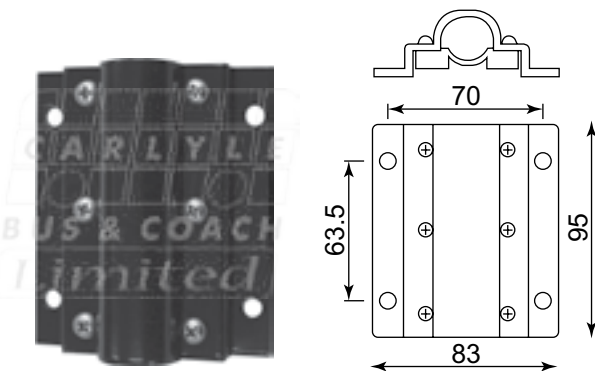

Mirror Accessories

KEY NUMBER		DESCRIPTION
1		Mirror clamp - 110mm
2		Mirror clamp - 75mm
3		Mirror clamp - 165mm

KEY NUMBER		DESCRIPTION
4		Mirror bracket 2 hole clamp style (As illustrated)
5		Mirror bracket 3 hole clamp style

KEY NUMBER		DESCRIPTION
6		Mirror bracket 2 hole ball style
7		Mirror bracket 3 hole ball style (As illustrated)

KEY NUMBER		DESCRIPTION
8		Mounting bracket for 16mm arms

KEY NUMBER		DESCRIPTION
9		Tunnel mount bracket