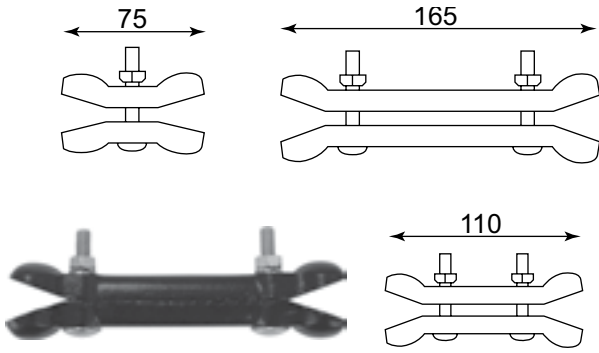

Mirror Accessories

KEY NUMBER		DESCRIPTION
1		Mirror clamp - 110mm
2		Mirror clamp - 75mm
3		Mirror clamp - 165mm

KEY NUMBER		DESCRIPTION
4		Mirror bracket 2 hole clamp style (As illustrated)
5		Mirror bracket 3 hole clamp style

KEY NUMBER		DESCRIPTION
6		Mirror bracket 2 hole ball style
7		Mirror bracket 3 hole ball style (As illustrated)

KEY NUMBER		DESCRIPTION
8		Mounting bracket for 16mm arms

KEY NUMBER		DESCRIPTION
9		Tunnel mount bracket

KEY NUMBER		DESCRIPTION
10		Mounting bracket without wiring harness (3 hole)
11		Mounting bracket with wiring harness (3 hole) 2 pin

West Bromwich
0121 524 1200

Bristol
0117 955 4955

Glasgow
0141 429 2704