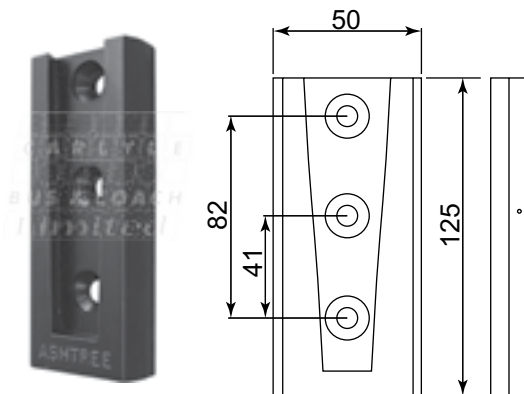

Mirror Accessories

KEY NUMBER		DESCRIPTION
1		Mirror clamp - 110mm
2		Mirror clamp - 75mm
3		Mirror clamp - 165mm

KEY NUMBER		DESCRIPTION
4		Mirror bracket 2 hole clamp style (As illustrated)
5		Mirror bracket 3 hole clamp style

KEY NUMBER		DESCRIPTION
6		Mirror bracket 2 hole ball style
7		Mirror bracket 3 hole ball style (As illustrated)

KEY NUMBER		DESCRIPTION
8		Mounting bracket for 16mm arms

KEY NUMBER		DESCRIPTION
9		Tunnel mount bracket

KEY NUMBER		DESCRIPTION
10		Mounting bracket without wiring harness (3 hole)
11		Mounting bracket with wiring harness (3 hole) 2 pin

West Bromwich
0121 524 1200

Bristol
0117 955 4955

Glasgow
0141 429 2704