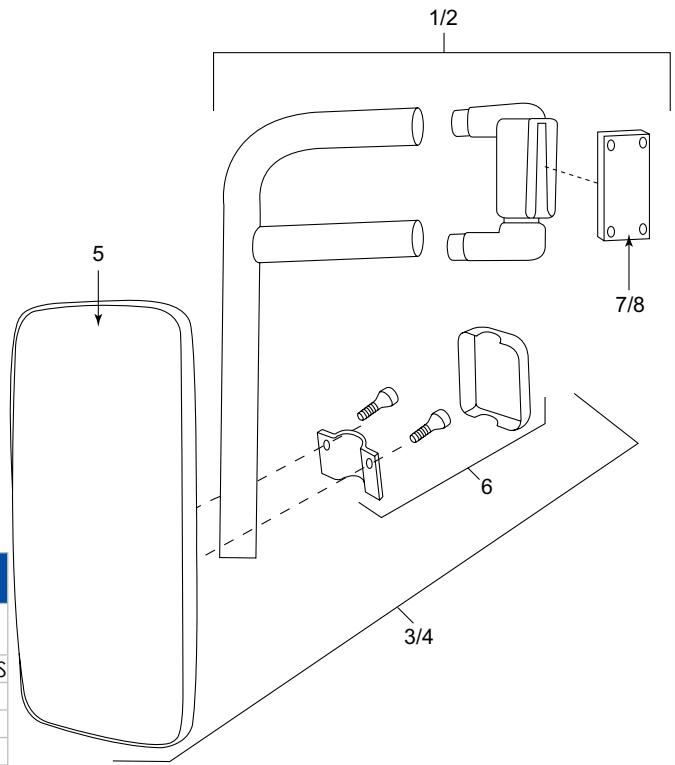

Mirror Assemblies

KEY NUMBER	PART NUMBER	DESCRIPTION
1		Complete assembly (manual) N/S & O/S
2		Complete assembly (electric) N/S & O/S
3		Mirror head (manual adjustment)
4		Mirror head (electric adjustment)
5		Mirror glass (heated)
6		Cover and clamp
7		Mounting bracket (manual adjustment)
8		Mounting bracket (electric adjustment)

Description: Mekra mirror assembly spare parts list.

KEY NUMBER	PART NUMBER	DESCRIPTION
1		Complete assembly (manual) N/S & O/S
2		Complete assembly (electric) N/S & O/S
3		Mirror head (manual adjustment)
4		Mirror head (electric adjustment)
5		Mirror glass (heated)
6		Cover and clamp
7		Mounting bracket (manual adjustment)
8		Mounting bracket (electric adjustment)