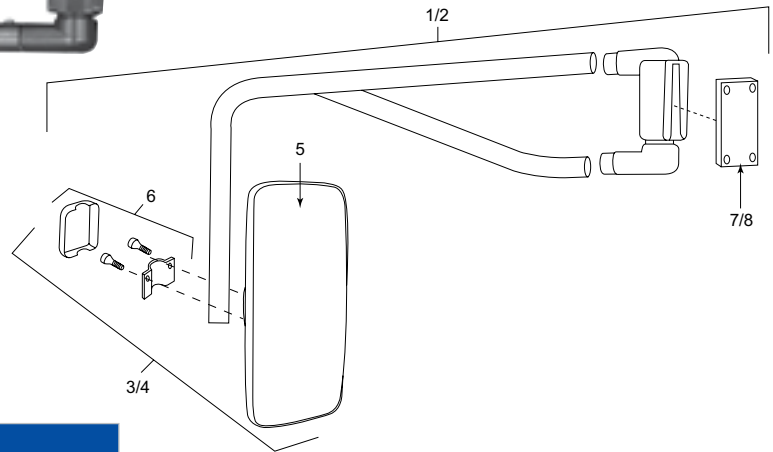

Mirror Assemblies

KEY NUMBER	PART NUMBER	DESCRIPTION
1		Complete assembly (manual) N/S & O/S
2		Complete assembly (electric) N/S & O/S
3		Mirror head (manual adjustment)
4		Mirror head (electric adjustment)
5		Mirror glass (heated)
6		Cover and clamp
7		Mounting bracket (manual adjustment)
8		Mounting bracket (electric adjustment)

Description: Mekra mirror assembly spare parts list.

KEY NUMBER	PART NUMBER	DESCRIPTION
1		Complete assembly (manual) N/S & O/S
2		Complete assembly (electric) N/S & O/S
3		Mirror head (manual adjustment)
4		Mirror head (electric adjustment)
5		Mirror glass (heated)
6		Cover and clamp
7		Mounting bracket (manual adjustment)
8		Mounting bracket (electric adjustment)