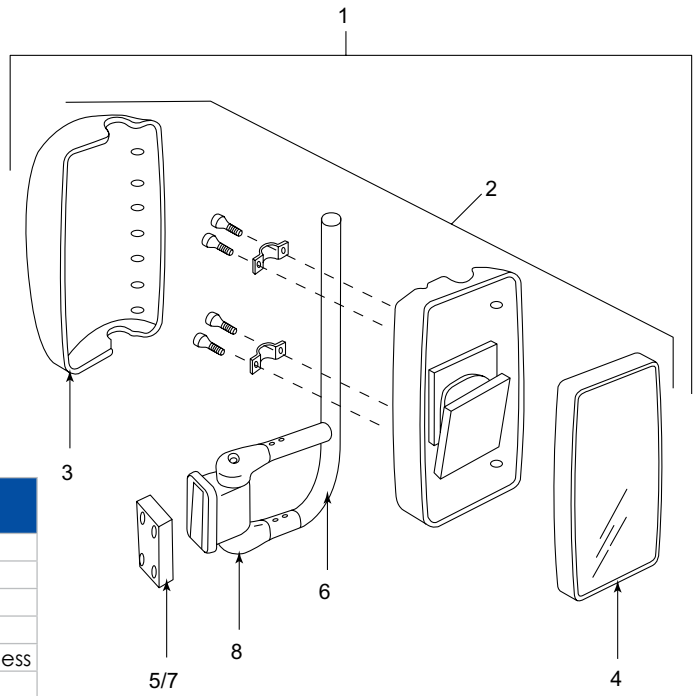

Mirror Assemblies

KEY NUMBER	DESCRIPTION
1	Complete assembly O/S
2	Mirror head
3	Back cover
4	Mirror glass
5	Mounting bracket with wiring harness
6	Mirror arm
7	Mounting bracket without wiring harness
8	Mounting bracket

Description: Mekra mirror assembly spare parts list.

KEY NUMBER	DESCRIPTION
1	Complete assembly N/S
2	Mirror head
3	Back cover
4	Mirror glass
5	Mirror arm
6	Mirror bracket
7	Knuckle joint
8	Lower arm
9	Mounting bracket with wiring harness
10	Mounting bracket without wiring harness