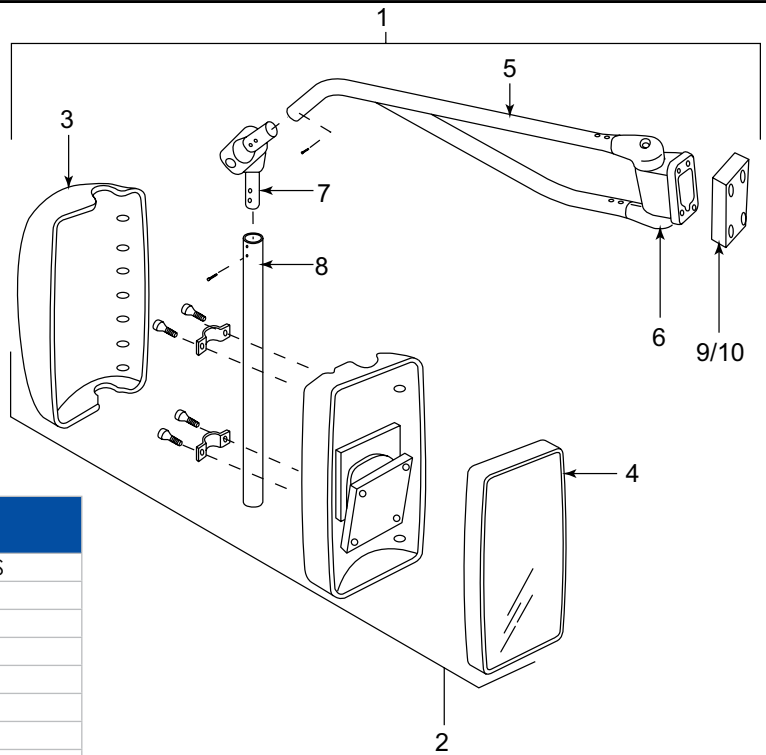

Mirror Assemblies

KEY NUMBER	DESCRIPTION
1	Complete assembly O/S
2	Mirror head
3	Back cover
4	Mirror glass
5	Mounting bracket with wiring harness
6	Mirror arm
7	Mounting bracket without wiring harness
8	Mounting bracket

Description: Mekra mirror assembly spare parts list.

KEY NUMBER	DESCRIPTION
1	Complete assembly N/S
2	Mirror head
3	Back cover
4	Mirror glass
5	Mirror arm
6	Mirror bracket
7	Knuckle joint
8	Lower arm
9	Mounting bracket with wiring harness
10	Mounting bracket without wiring harness