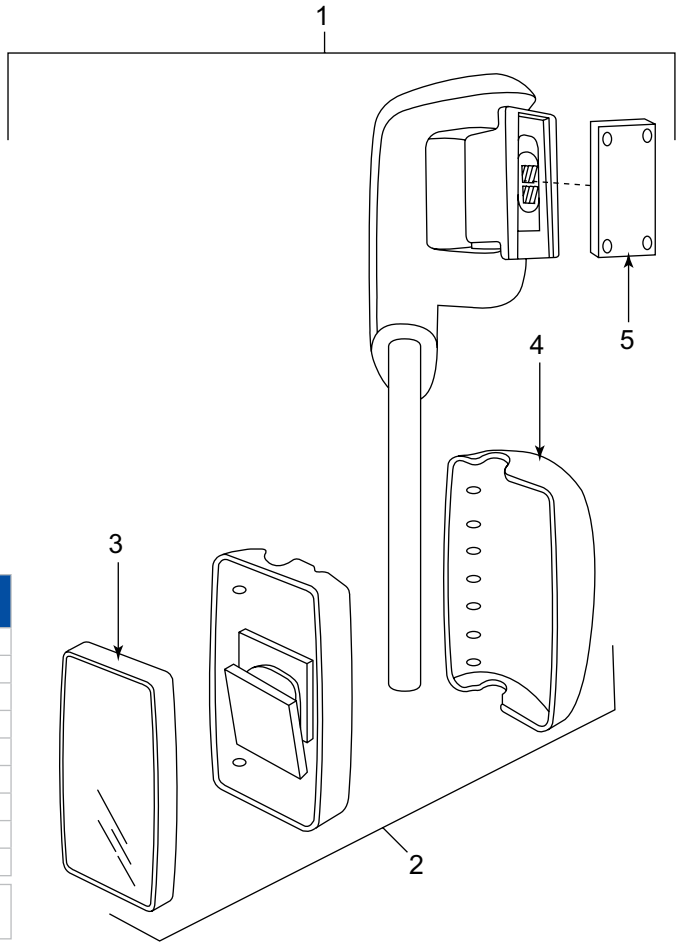

# Mirror Assemblies

CARLYLE  
BUS & COACH  
Limited

KEY NUMBER	DESCRIPTION
1	Complete assembly N/S
2	Mirror head
3	Mirror glass (heated)
4	Back cover
5	Mounting bracket

**Description:** Mekra mirror assembly spare parts list.

CARLYLE  
BUS & COACH  
Limited

KEY NUMBER	DESCRIPTION
1	Complete assembly N/S
2	Mirror glass (heated)
3	Mounting bracket

**Description:** Mekra mirror assembly spare parts list.

**West Bromwich**  
0121 524 1200