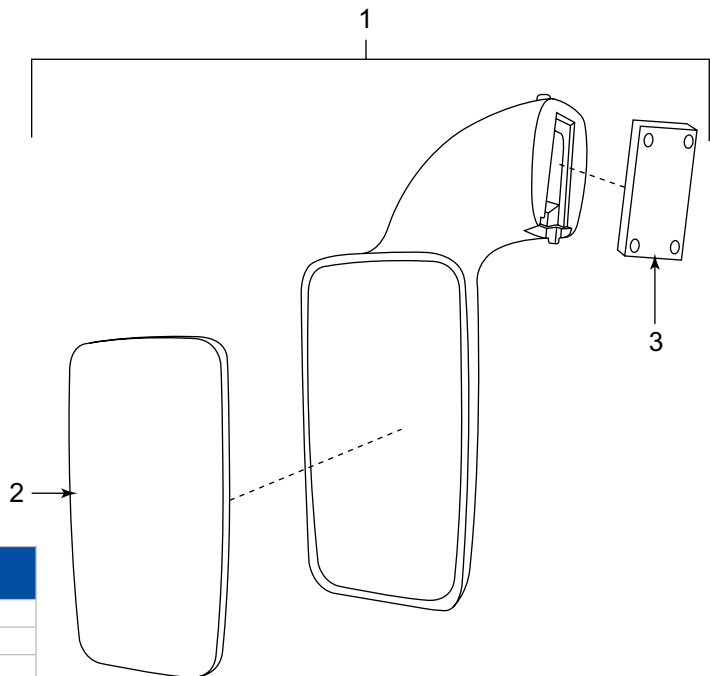

# Mirror Assemblies

CARLYLE  
BUS & COACH  
Limited

KEY NUMBER	DESCRIPTION
1	Complete assembly N/S
2	Mirror head
3	Mirror glass (heated)
4	Back cover
5	Mounting bracket

**Description:** Mekra mirror assembly spare parts list.

CARLYLE  
BUS & COACH  
Limited

KEY NUMBER	DESCRIPTION
1	Complete assembly N/S
2	Mirror glass (heated)
3	Mounting bracket

**Description:** Mekra mirror assembly spare parts list.

**West Bromwich**  
0121 524 1200