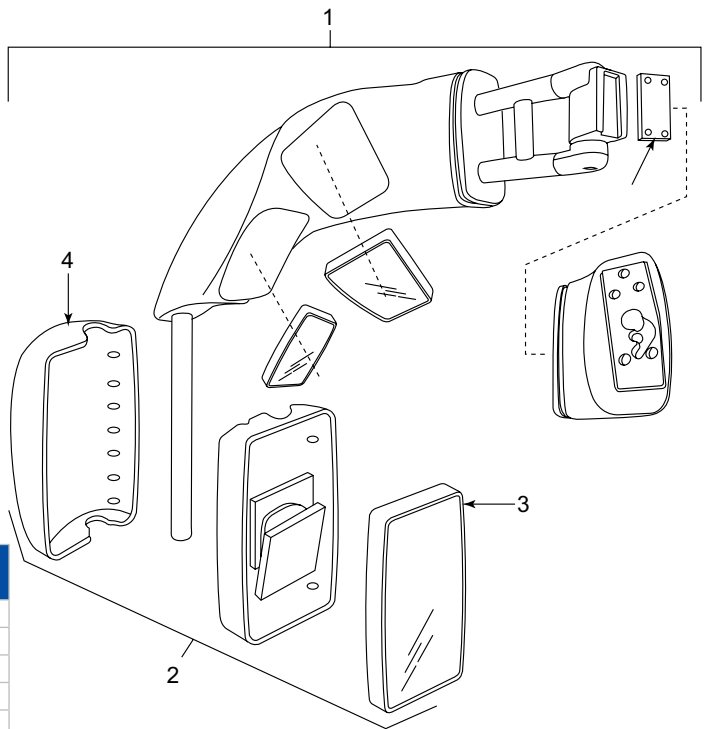

Mirror Assemblies

KEY NUMBER	DESCRIPTION
1	Complete assembly O/S
2	Mirror glass (heated)
3	Mirror glass (heated)
4	Mounting bracket

Description: Mekra mirror assembly spare parts list.

KEY NUMBER	DESCRIPTION
1	Complete assembly O/S
2	Mirror head
3	Mirror glass (heated)
4	Back cover
5	Rubber boot
6	Mounting bracket
7	Adaptor