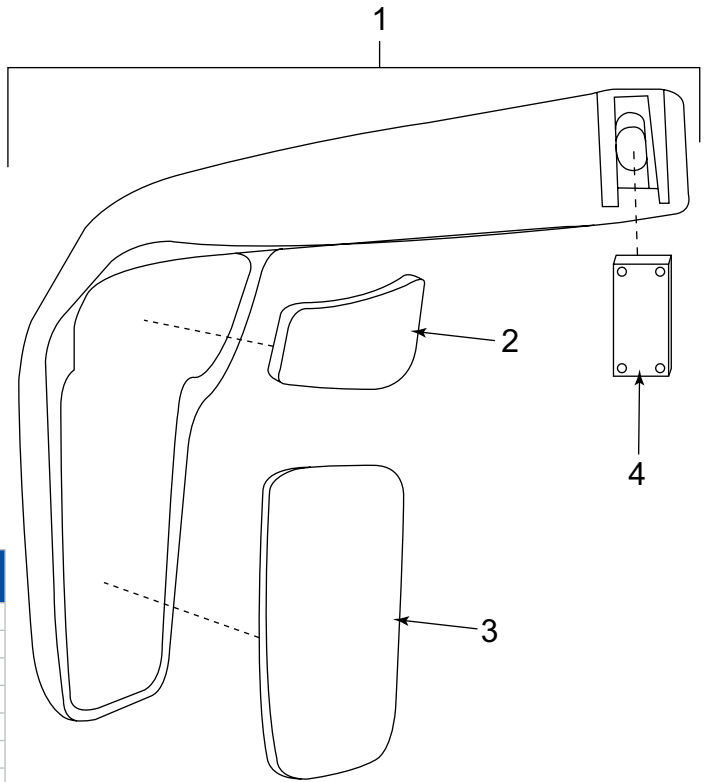

Mirror Assemblies

KEY NUMBER	DESCRIPTION
1	Complete assembly O/S
2	Mirror glass (heated)
3	Mirror glass (heated)
4	Mounting bracket

Description: Mekra mirror assembly spare parts list.

KEY NUMBER	DESCRIPTION
1	Complete assembly O/S
2	Mirror head
3	Mirror glass (heated)
4	Back cover
5	Rubber boot
6	Mounting bracket
7	Adaptor