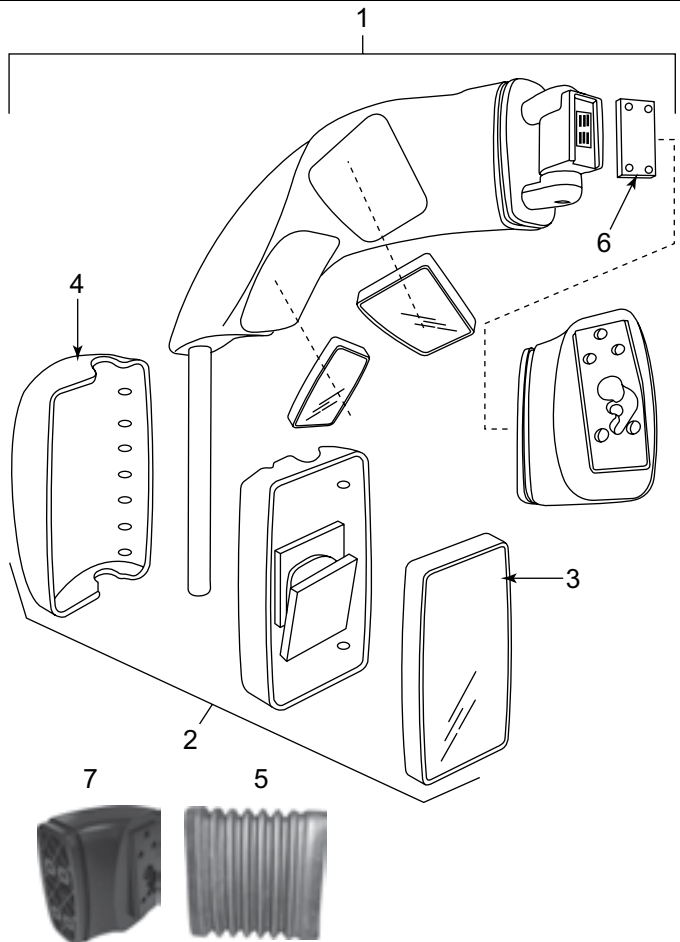

West Bromwich
0121 524 1200

Bristol
0117 955 4955

Glasgow
0141 429 2704

London
01932 349 396

Manchester
0161 457 9800

Dublin
0035318991060