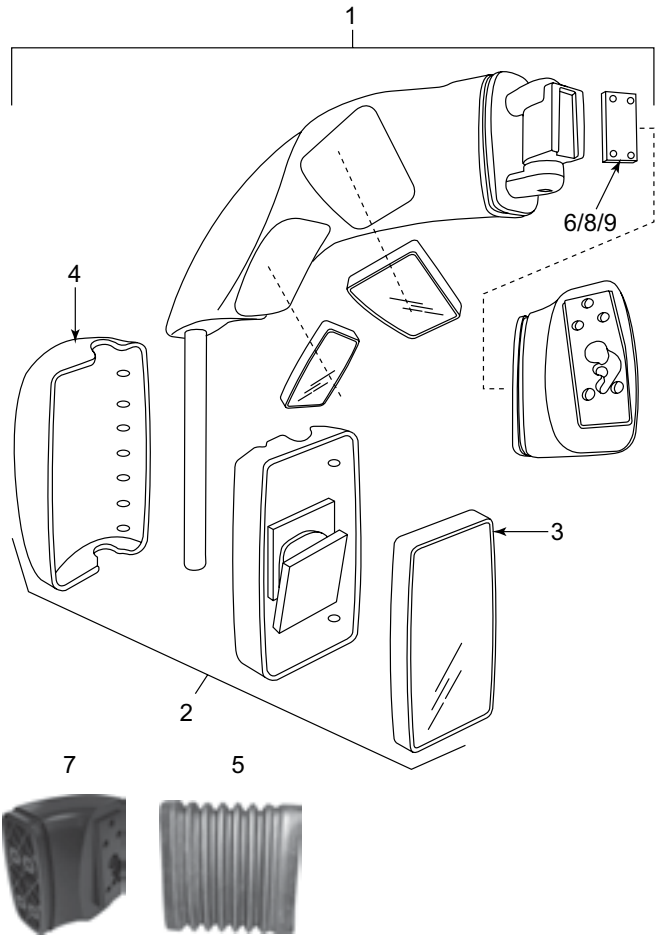

# Mirror Assemblies

Contacts

KEY NUMBER	DESCRIPTION
1	Complete assembly O/S (plug)
1	Complete assembly O/S (contacts)
2	Mirror head
3	Mirror glass (heated)
4	Back cover
5	Rubber boot
6	Mounting bracket
7	Adaptor
8	Mounting bracket (contacts) RHD
9	Mounting bracket (contacts) LHD

**Description:** Mekra mirror assembly spare parts list.

Contacts

KEY NUMBER	DESCRIPTION
1	Complete assembly O/S
2	Mirror head
3	Mirror glass (heated)
4	Back cover
5	Rubber boot
6	Mounting bracket (contacts) LHD
7	Adaptor