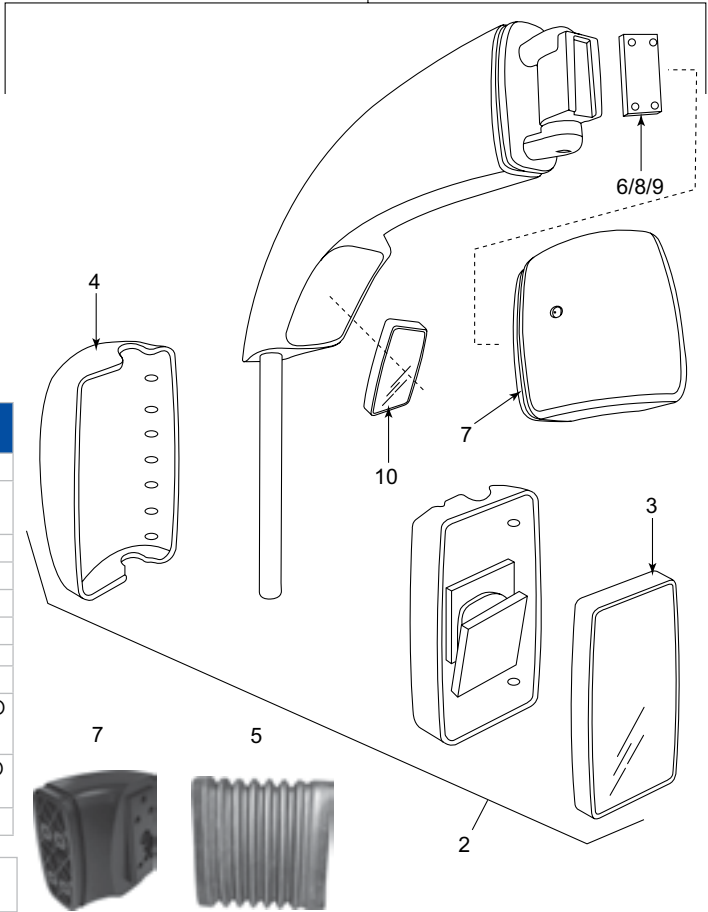

# Mirror Assemblies

Contacts Plug

KEY NUMBER	DESCRIPTION
1	Complete assembly N/S (plug)
2	Complete assembly N/S (contacts)
3	Mirror head
4	Mirror glass (heated)
5	Back cover
6	Rubber boot
7	Mounting bracket (plug)
8	Adaptor
9	Mounting bracket (contacts) RHD
10	Mounting bracket (contacts) LHD
11	Mirror glass

**Description:** Meka mirror assembly spare parts list.

KEY NUMBER	DESCRIPTION
1	Complete assembly O/S
2	Mirror glass (heated)
3	Mirror glass (heated)
4	Mirror casing

**Description:** Meka mirror assembly spare parts list.