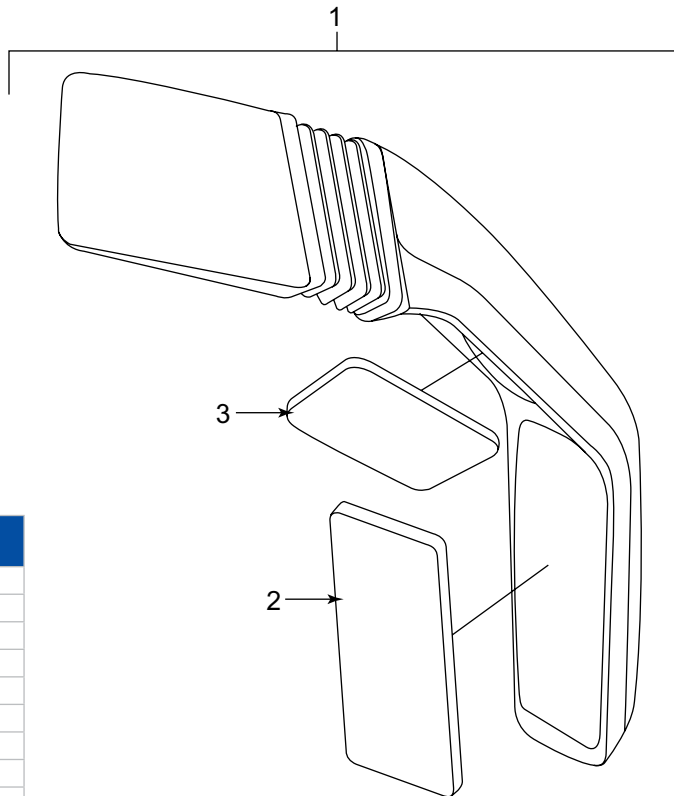

# Mirror Assemblies

Contacts Plug

KEY NUMBER	DESCRIPTION
1	Complete assembly N/S (plug)
2	Complete assembly N/S (contacts)
3	Mirror head
4	Mirror glass (heated)
5	Back cover
6	Rubber boot
7	Mounting bracket (plug)
8	Adaptor
9	Mounting bracket (contacts) RHD
10	Mounting bracket (contacts) LHD
11	Mirror glass

**Description:** Meka mirror assembly spare parts list.

KEY NUMBER	DESCRIPTION
1	Complete assembly O/S
2	Mirror glass (heated)
3	Mirror glass (heated)
4	Mirror casing

**Description:** Meka mirror assembly spare parts list.