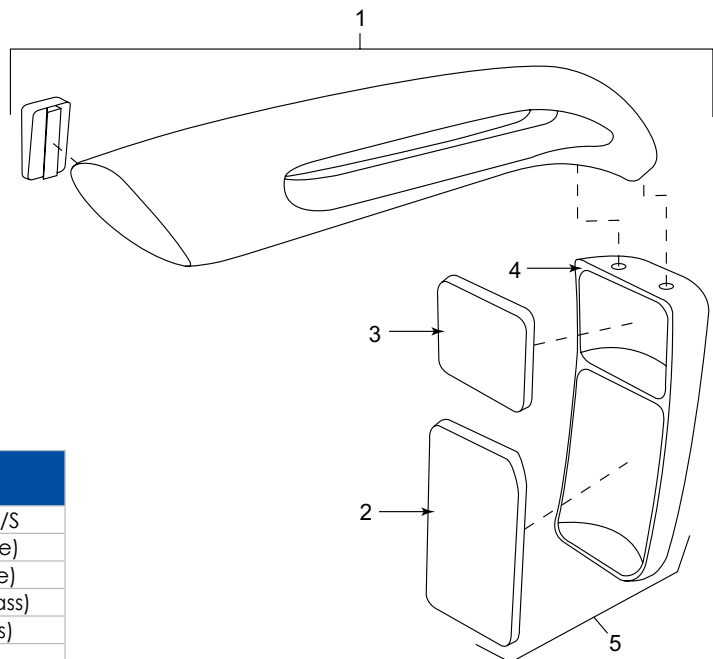

Mirror Assemblies

KEY NUMBER	DESCRIPTION
1	Complete assembly N/S
2	Large glass (clip in type)
3	Small glass (clip in type)
4	Mirror head (without glass)
5	Mirror head (with glass)

Description: INMESA mirror assembly spare parts list.

KEY NUMBER	DESCRIPTION
1	Complete assembly O/S
2	Large glass (clip in type)
3	Small glass (clip in type)
4	Mirror head (without glass)
5	Mirror head (with glass)

Description: INMESA mirror assembly spare parts list.