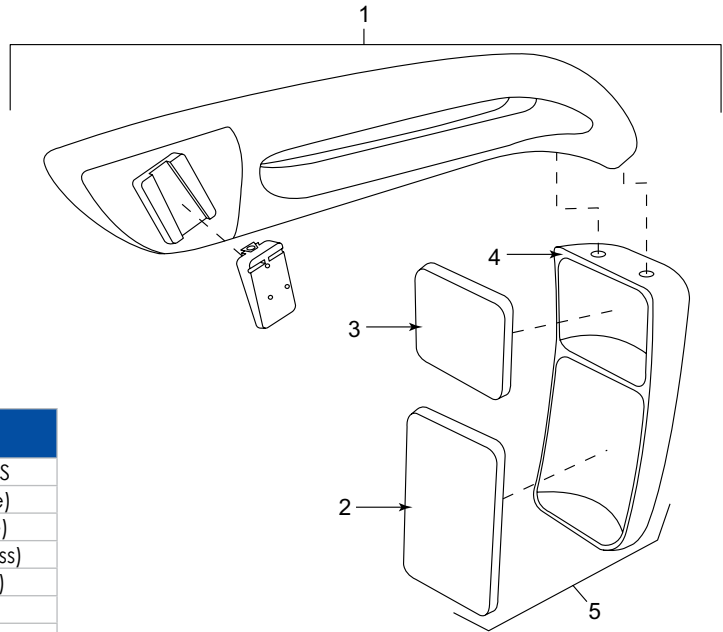

Mirror Assemblies

KEY NUMBER	DESCRIPTION
1	Complete assembly N/S
2	Large glass (clip in type)
3	Small glass (clip in type)
4	Mirror head (without glass)
5	Mirror head (with glass)

Description: INMESA mirror assembly spare parts list.

KEY NUMBER	DESCRIPTION
1	Complete assembly O/S
2	Large glass (clip in type)
3	Small glass (clip in type)
4	Mirror head (without glass)
5	Mirror head (with glass)

Description: INMESA mirror assembly spare parts list.