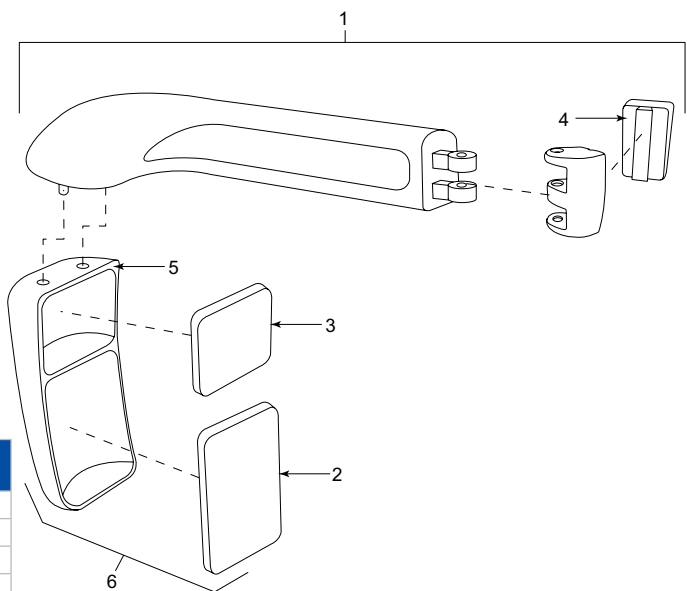

Mirror Assemblies

| KEY NUMBER | DESCRIPTION |
|------------|-----------------------------|
| 1 | Complete assembly O/S |
| 2 | Large glass |
| 3 | Small glass |
| 4 | Mounting bracket |
| 5 | Mirror head (without glass) |
| 6 | Mirror head (with glass) |

Description: INMESA mirror assembly spare parts list.

| KEY NUMBER | DESCRIPTION |
|------------|-----------------------------|
| 1 | Complete assembly N/S |
| 2 | Large glass |
| 3 | Small glass |
| 4 | Mounting bracket |
| 5 | Mirror head (without glass) |
| 6 | Mirror head (with glass) |