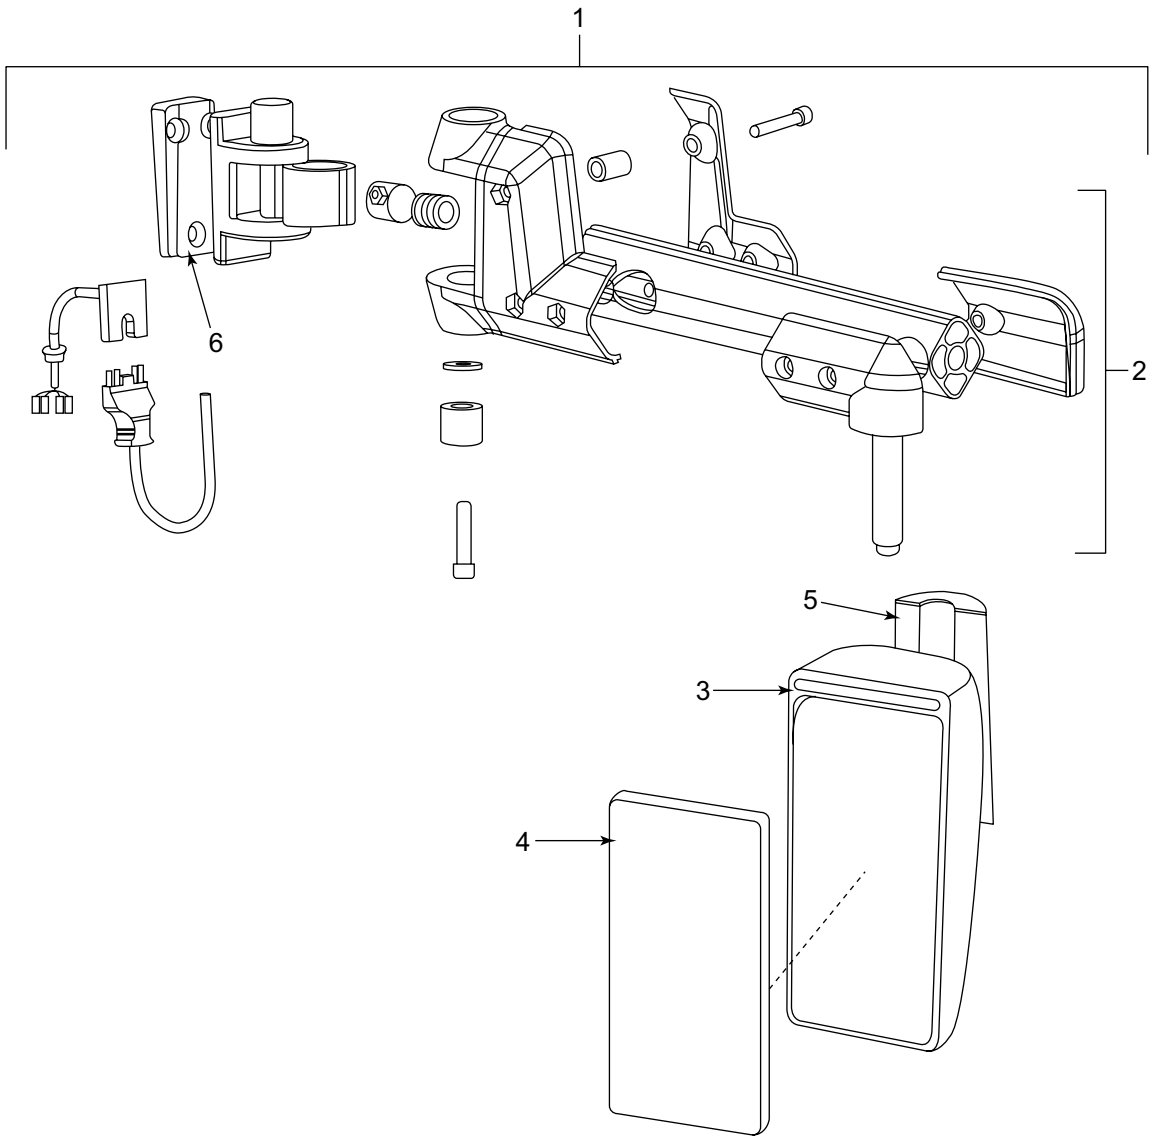

Mirror Assemblies

KEY NUMBER		DESCRIPTION
1		Complete assembly N/S 550mm
2		Mirror arm only
3		Mirror head
4		Mirror glass
5		Back cover
6		Mounting bracket

Description: RBE mirror assembly spare parts list.