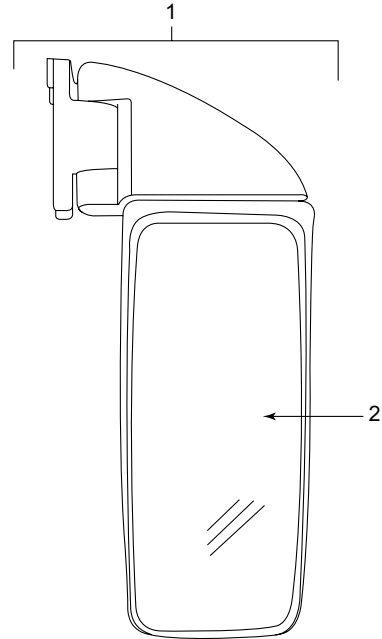

Mirror Assemblies

CARLEY
BUS & COACH
Limited

KEY NUMBER	DESCRIPTION
1	Complete assembly
2	Mirror glass (heated)

Description: Arcol 308 mirror assembly spare parts list.

CARLEY
BUS & COACH
Limited

KEY NUMBER	DESCRIPTION
1	Complete assembly
2	Mirror head only (heated)
3	Mirror glass only (heated)

Description: Wilke mirror assembly spare parts list.

West Bromwich
0121 524 1200

Bristol
0117 955 4955

Glasgow
0141 429 2704

London
01932 349 396

Manchester
0161 457 9800

Dublin
0035318991060