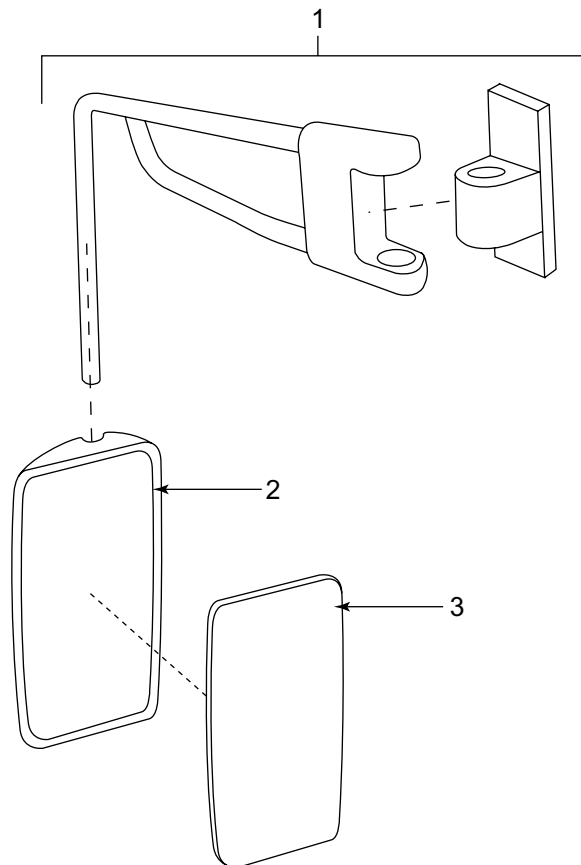

Mirror Assemblies

CARLEY
BUS & COACH
Limited

KEY NUMBER	DESCRIPTION
1	Complete assembly
2	Mirror glass (heated)

Description: Arcol 308 mirror assembly spare parts list.

CARLEY
BUS & COACH
Limited

KEY NUMBER	DESCRIPTION
1	Complete assembly
2	Mirror head only (heated)
3	Mirror glass only (heated)

Description: Wilke mirror assembly spare parts list.

West Bromwich
0121 524 1200

Bristol
0117 955 4955

Glasgow
0141 429 2704

London
01932 349 396

Manchester
0161 457 9800

Dublin
0035318991060