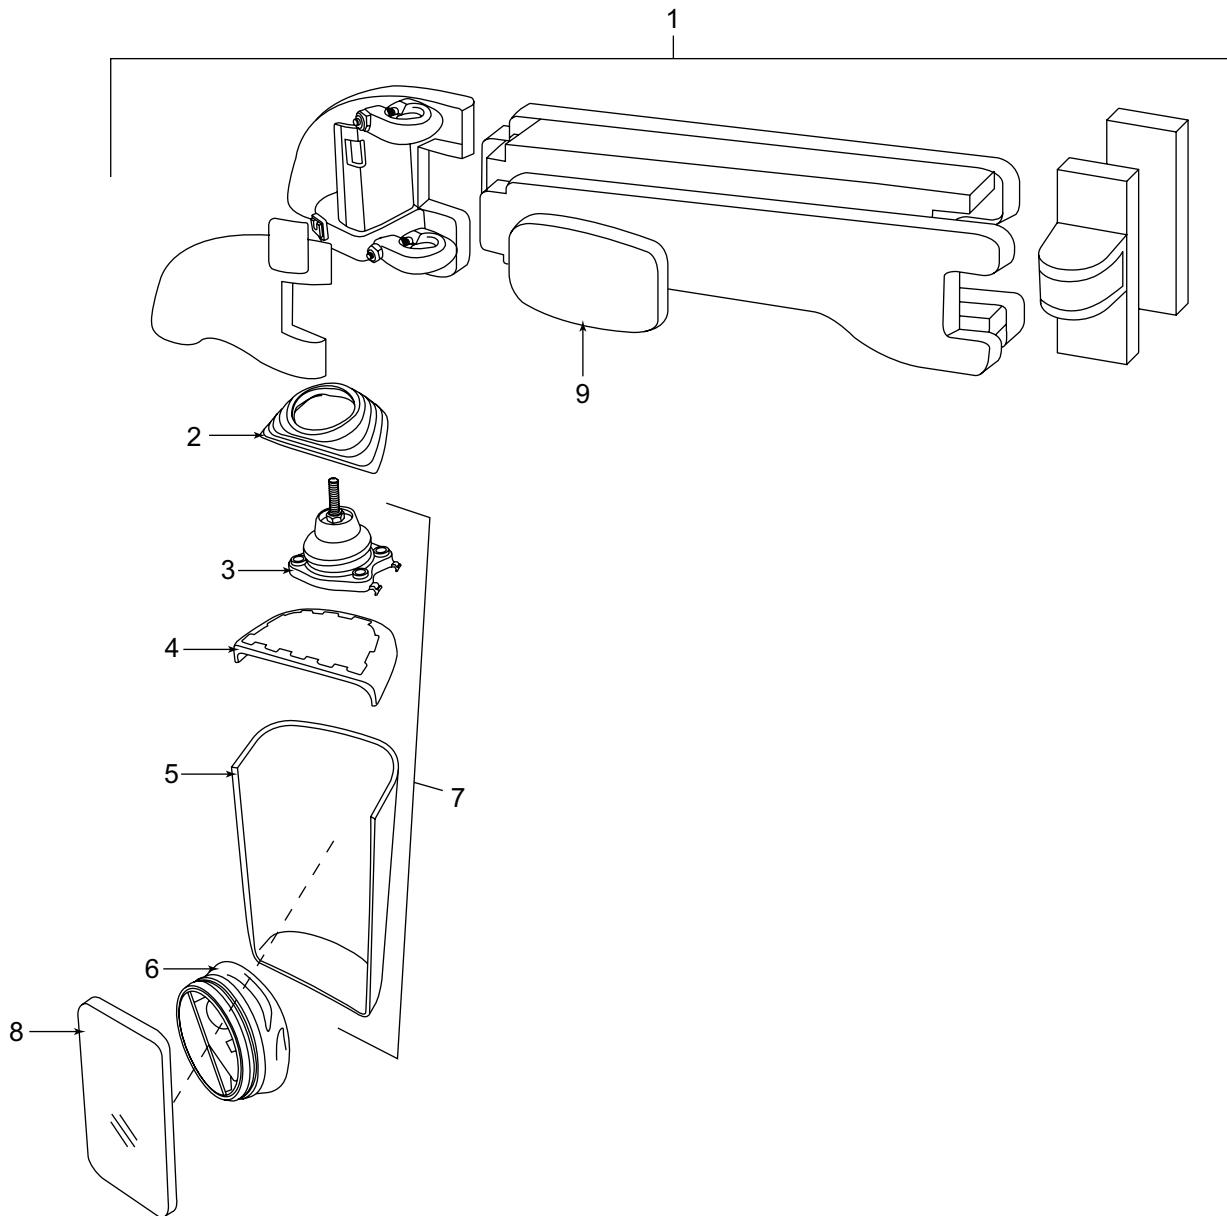

Mirror Assemblies

KEY NUMBER	DESCRIPTION
1	Complete assembly
2	Bellows
3	Ball joint
4	Small upper casing
5	Mirror head casing
6	Motor
7	Mirror head only
8	Glass & carrier
9	Small kerb mirror

Description: Wilke/Hella mirror assembly spare parts list.