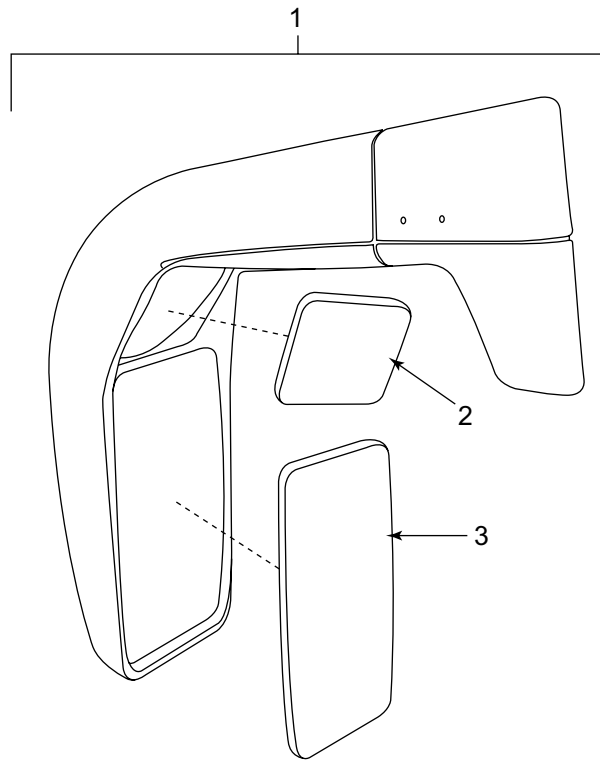

Mirror Assemblies

KEY NUMBER	DESCRIPTION
1	Complete assembly L/H
2	Small glass
3	Large glass

Description: Wilke/Hella mirror assembly spare parts list.

West Bromwich
0121 524 1200

Bristol
0117 955 4955

Glasgow
0141 429 2704